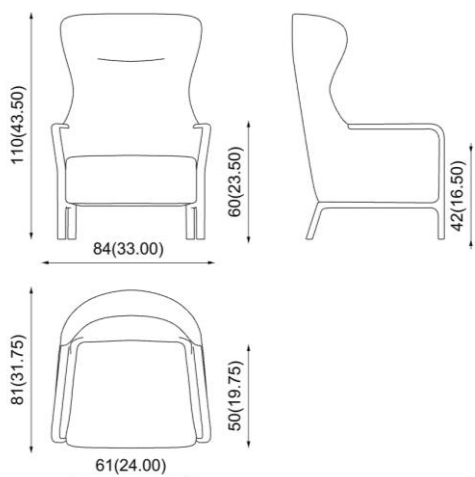

Dimensions (cm / in)

Fabric need for 1 pc. > 430 ; for 2 + pc. > 430 (cm / h 140)
Fabric need for 1 pc. > 169,5 ; for 2 + pc. > 169,5 (in / h 55,25)

Weight for 1 pc. > 32 (kg) / 70,54 (lbs)

Volume for 1 pc. > 0,86 > 1 x box (m³)

Certifications

On request

CATAS

Structures

Ash / Frassino
Esche / Frêne

Upholstery/Wood colour see fabric/leather and wood chart

*Also available in H 47cm (18,75 in)