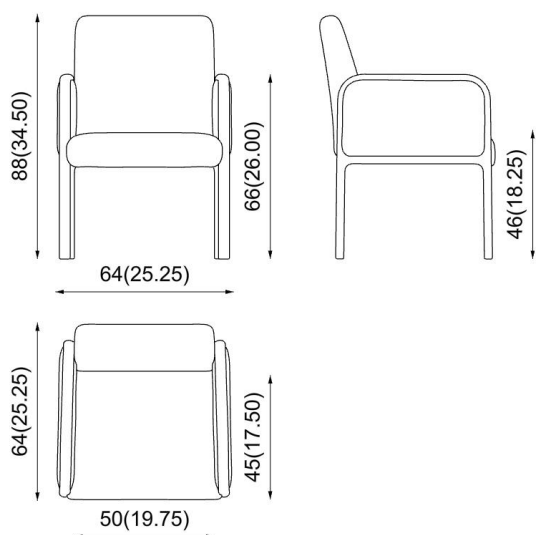

Dimensions (cm / in)

Fabric need for 1 pc. > **180** ; for 2 + pc. > **180** (cm / h 140)

Fabric need for 1 pc. > **71** ; for 2 + pc. > **71** (in / h 55,25)

Weight for 1 pc. > **16** (kg) / **35,27** (lbs)

Volume for 1 pc. > **0,440** > 1 x box (m³)

Certifications

On request

CATAS

Structures

Ash / Frassino
Esche / Frêne

Upholstery/Wood colour see fabric/leather and wood chart