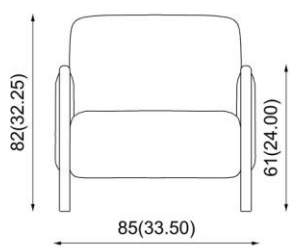

Dimensions (cm / in)

Fabric need for 1 pc. > **370** ; for 2 + pc. > **370** (cm / h 140)
Fabric need for 1 pc. > **146** ; for 2 + pc. > **146** (in / h 55,25)

Weight for 1 pc. > **34** (kg) / **74,95** (lbs)

Volume for 1 pc. > **0,570** > 1 x box (m³)

Certifications

On request

Structures

Ash / Frassino
Esche / Frêne

Upholstery/Wood colour see fabric/leather and wood chart