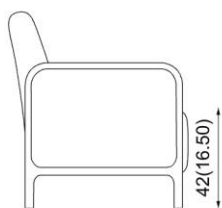

Dimensions (cm / in)

Fabric need for 1 pc. > **370** ; for 2 + pc. > **370** (cm / h 140)
Fabric need for 1 pc. > **146** ; for 2 + pc. > **146** (in / h 55,25)

Weight for 1 pc. > **34** (kg) / **74,95** (lbs)

Volume for 1 pc. > **0,570** > 1 x box (m³)

Certifications

On request

Structures

Ash / Frassino
Esche / Frêne

Upholstery/Wood colour see fabric/leather and wood chart