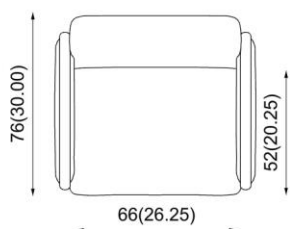

Dimensions (cm / in)

Fabric need for 1 pc. > **370** ; for 2 + pc. > **370** (cm / h 140)
Fabric need for 1 pc. > **146** ; for 2 + pc. > **146** (in / h 55,25)

Weight for 1 pc. > **34** (kg) / **74,95** (lbs)

Volume for 1 pc. > **0,570** > 1 x box (m³)

Certifications

On request

Structures

Ash / Frassino
Esche / Frêne

Upholstery/Wood colour see fabric/leather and wood chart