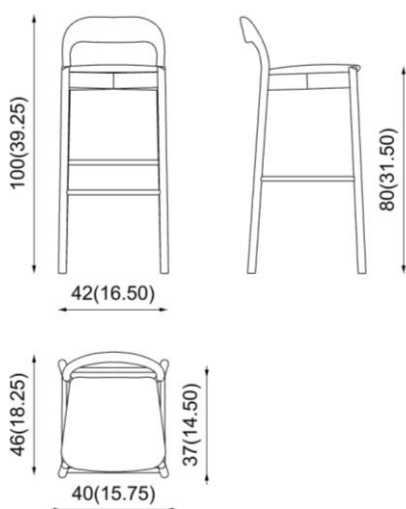

Dimensions (cm / in)

Fabric need for 1 pc. > **45** ; for 2 + pc. > **25** (cm / h 140)
Fabric need for 1 pc. > **18** ; for 2 + pc. > **10** (in / h 55,25)

Weight for 1 pc. > **4,7** (kg) / **10,36** (lbs)

Volume for 1 pc. > **0,270** > 1 x box (m³)

Certifications

On request

CATAS

Structures

Beech / Faggio
Buche / Hêtre

Upholstery/Wood colour see fabric/leather and wood chart