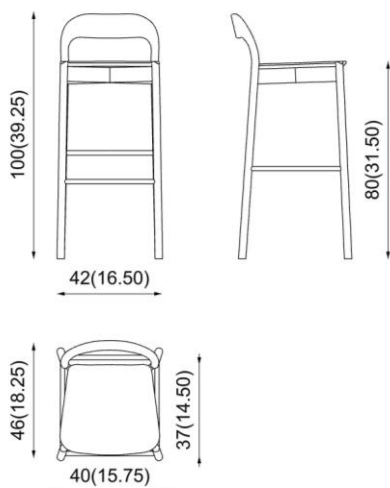

## Description

**High stool. Seat and back in solid beech wood. Legs with round section.**

Sgabello alto: struttura in legno massello. Gambe a sezione tonda.

Barhocker: Gestell aus Massivholz. Runde Beine.

Tabouret haut: structure en bois massif. Pieds à section ronde.

## Dimensions (cm / in)

**Weight** for 1 pc. > **4,6 (kg) / 10,14 (lbs)**

**Volume** for 1 pc. > **0,270 > 1 x box (m<sup>3</sup>)**

**Certifications**

On request

CATAS