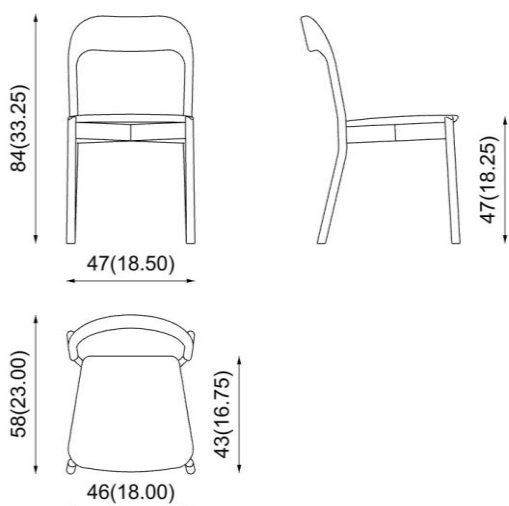

Dimensions (cm / in)

Stackable

Fabric need for 1 pc. > **70** ; for 2 + pc. > **35** (cm / h 140)
Fabric need for 1 pc. > **27,75** ; for 2 + pc. > **14** (in / h 55,25)

Weight for 1 pc. > **5,9** (kg) / **13** (lbs)

Volume for 1 pc. > **0,310** > 2 x box (m³)

Certifications

On request

CATAS

Structures

Beech / Faggio
Buche / Hêtre

Upholstery/Wood colour see fabric/leather and wood chart