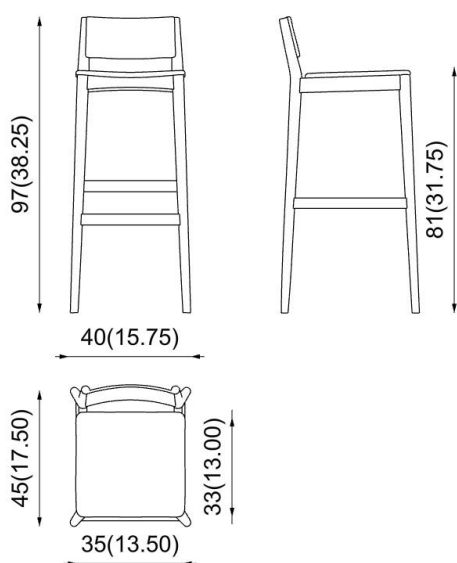

Dimensions (cm / in)

Fabric need for 1 pc. > **45** ; for 2 + pc. > **30** (cm / h 140)
Fabric need for 1 pc. > **18** ; for 2 + pc. > **12** (in / h 55,25)

Weight for 1 pc. > **5** (kg) / **11,02** (lbs)

Volume for 1 pc. > **0,161** > 1 x box (m³)

Certifications

On request

Structures

Beech / Faggio   Ash / Frassino
Buche / Hêtre   Esche / Frêne

Upholstery/Wood colour see fabric/leather and wood chart