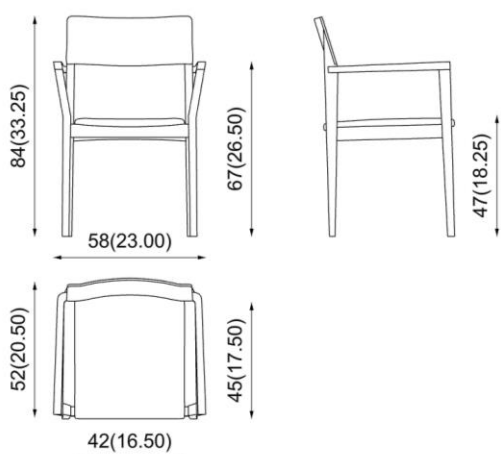

product code: **64-14/3 - beech wood**

**64-14/3R - oak wood**

**squared version**

design: **David Ericsson / 2017**

## Description

**Chair with armrests:  
solid wood frame.  
Padded seat and  
wooden backrest.  
Square legs.**

Sedia con braccioli:  
struttura in legno massello.  
Seduta imbottita e  
schienale in legno. Gambe  
a sezione quadrata.

## Dimensions (cm / in)

## Stackable

**Fabric need** for 1 pc. > **60** ; for 2 + pc. > **30** (cm / h 140)  
**Fabric need** for 1 pc. > **23,75** ; for 2 + pc. > **12** (in / h 55,25)

**Weight** for 1 pc. > **7,1** (kg) / **15,65** (lbs)