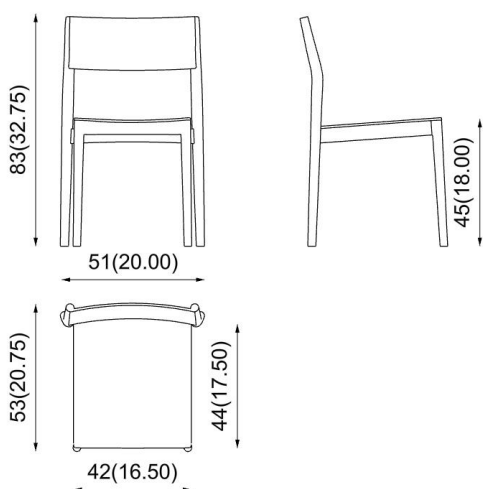

product code: **65-11/4 - beech wood**

65-11-/4F - ash wood

rounded version

design: **David Ericsson / 2017**

Description

Chair: solid wood frame. Round legs.

Sedia: struttura in legno massello. Gambe a sezione tonda.

Stuhl: Gestell aus Massivholz. Runde Beine.

Chaise: structure en bois massif. Pieds à section ronde.

Dimensions (cm / in)

Stackable

Weight for 1 pc. > **5,8 (kg) / 12,78 (lbs)**

Volume for 1 pc. > **0,341 > 2 x box (m³)**