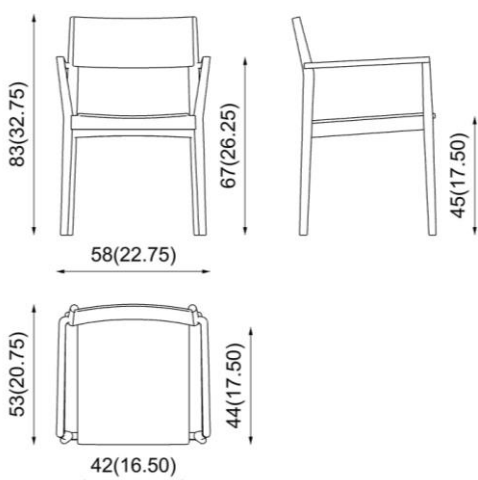

Dimensions (cm / ft)

Stackable

Weight for 1 pc. > 6,9 (kg) / 15,21(lbs)

Volume for 1 pc. > 0,390 > 2 x box (m³)

Certifications

On
request

CATAS®

Structures

Beech / Faggio
Buche / Hêtre

Ash / Frassino
Esche / Frêne

Wood colour see wood chart