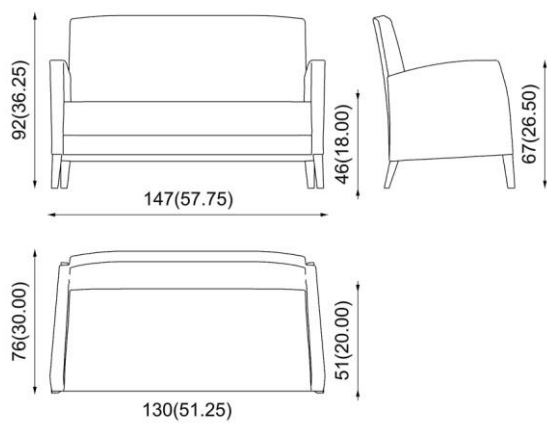

Dimensions (cm / in)

Fabric need for 1 pc. > **450** ;for 2 + pc. > **450** (cm / h 140)
Fabric need for 1 pc. > **177,5** ; for 2 + pc. > **177,5** (in / h 55,25)

Weight for 1 pc. > **38** (kg) / **83,77** (lbs)

Volume for 1 pc. > **1,160** > 1 x box (m³)

Certifications

On request

CATAS

Structures

Beech / Faggio
Buche / Hêtre

Upholstery/Wood colour see fabric/leather and wood chart