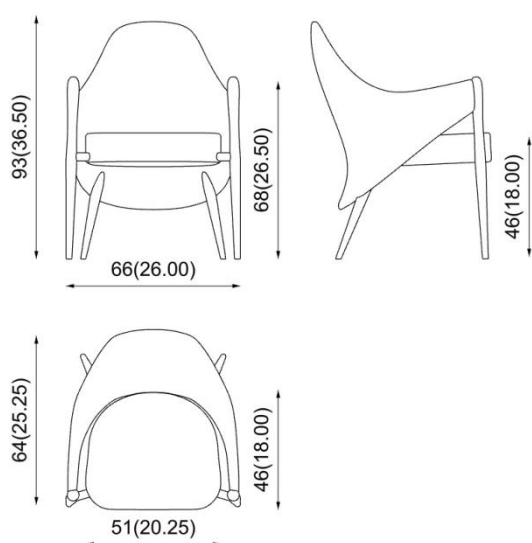

Dimensions (cm / in)

Fabric need for 1 pc. > 210 ; for 2 + pc. > 210 (cm / h 140)
Fabric need for 1 pc. > 83 ; for 2 + pc. > 83 (in / h 55,25)

Weight for 1 pc. > 13,6 (kg) / 29,98 (lbs)

Volume for 1 pc. > 0,450 > 1 x box (m³)

Certifications

CATAS

On request

Structures

Beech / Faggio
Buche / Hêtre

Ash / Frassino
Esche / Frêne

Upholstery/Wood colour see fabric/leather and wood chart