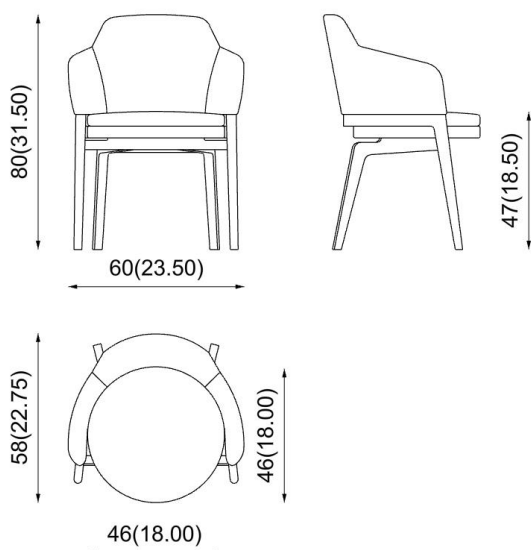

MACARON

PIAVAL

chairs and tables since 1919

product code: **105-12/1 - beech wood**

105-12/1N - walnut wood

design: **Laura Silvestrini / 2018**

Description

Armchair: solid wooden structure. Padded seat and backrest.

Poltroncina: struttura in legno massello. Schienale e seduta imbottiti.

Armlehnstuhl: Gestell aus Massivholz. Sitzfläche und Rückenlehne gepolstert.

Chaise avec accoudoirs: structure en bois massif. Assise et dossier rembourrés.

Dimensions (cm / in)

Fabric need for 1 pc. > **160** ; for 2 + pc. > **160** (cm / h 140)
Fabric need for 1 pc. > **63** ; for 2 + pc. > **63** (in / h 55,25)

Weight for 1 pc. > **11,2** (kg) / **22,69** (lbs)