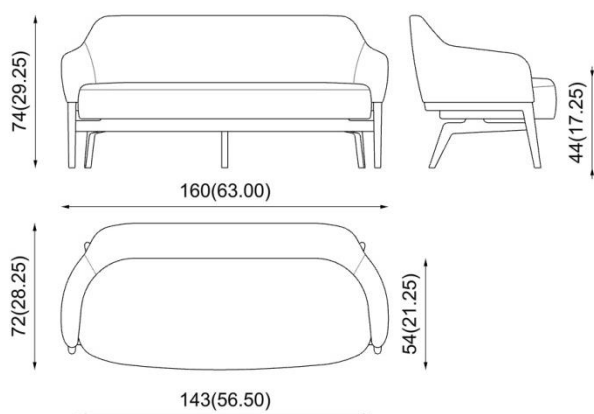

MACARON

PIAVAL

chairs and tables since 1919

product code: **111-92/1 - beech wood**

111-92/1N - walnut wood

design **Laura Silvestrini** / 2019

Description

Sofa: solid wooden structure. Padded seat and backrest.

Divano: struttura in legno massello. Schienale e seduta imbottiti.

Sofa: Gestell aus Massivholz. Sitzfläche und Rückenlehne gepolstert.

Canapé: structure en bois massif. Assise et dossier rembourrés.

Dimensions (cm / in)

Fabric need for 1 pc. > **450** (cm / h 140)
Fabric need for 1 pc. > **177,25** (in / h 55,25)

Weight for 1 pc. > **40** (kg) / **88,2** (lbs)

Volume for 1 pc. > **1,180** > 1 x box (m³)

Certifications

On
request