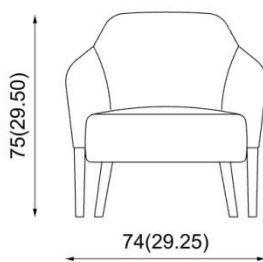

## Description

**Lounge: solid wooden structure. Padded seat and backrest**

Lounge: struttura in legno massello. Schienale e seduta imbottiti.

Lounge-Sessel: Gestell aus Massivholz. Sitzfläche und Rückenlehne gepolstert.

## Dimensions (cm / in)

**Fabric need for 1 pc. > 250, for 2 + pc. > 250 (cm / h 140)**  
**Fabric need for 1 pc. > 98,40, for 2 + pc. > 98,40 (in / h 55,25)**

**Weight for 1 pc. > 16,6 (kg), 36,60 (lbs)**

**Volume for 1 pc. > 0,513 > 1 x box (m<sup>3</sup>)**

**Certifications**

On request

CATAS