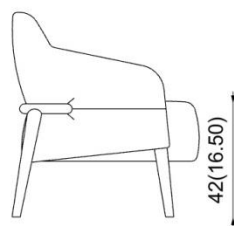

Dimensions (cm / in)

Fabric need for 1 pc. > 250, for 2 + pc. > 250 (cm / h 140)
Fabric need for 1 pc. > 98,40, for 2 + pc. > 98,40 (in / h 55,25)

Weight for 1 pc. > 16,6 (kg), 36,60 (lbs)

Volume for 1 pc. > 0,513 > 1 x box (m³)

Certifications

On request

CATAS

Structures

Ash / Frassino
Esche / Frêne

Upholstery/Wood colour see fabric/leather and wood chart