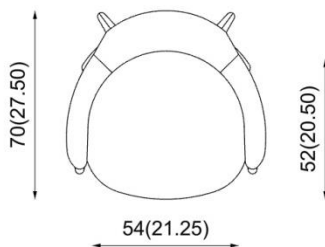

## Dimensions (cm / in)

**Fabric need for 1 pc. > 250, for 2 + pc. > 250 (cm / h 140)**  
**Fabric need for 1 pc. > 98,40, for 2 + pc. > 98,40 (in / h 55,25)**

**Weight for 1 pc. > 16,6 (kg), 36,60 (lbs)**

**Volume for 1 pc. > 0,513 > 1 x box (m<sup>3</sup>)**

**Certifications**

On request

CATAS