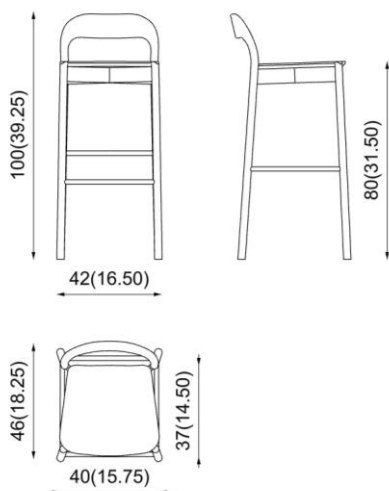

## Description

**High stool. Seat and back in solid beech wood. Legs with round section.**

Sgabello alto: struttura in legno massello. Gambe a sezione tonda.

Barhocker: Gestell aus Massivholz. Runde Beine.

Tabouret haut: structure en bois massif. Pieds à section ronde.

## Dimensions (cm / in)

 **Weight** for 1 pc. > **4,6 (kg), 10,14 (lbs)**

 **Volume** for 1 pc. > **0,270 > 1 x box (m<sup>3</sup>)**

 **Certifications**

On request