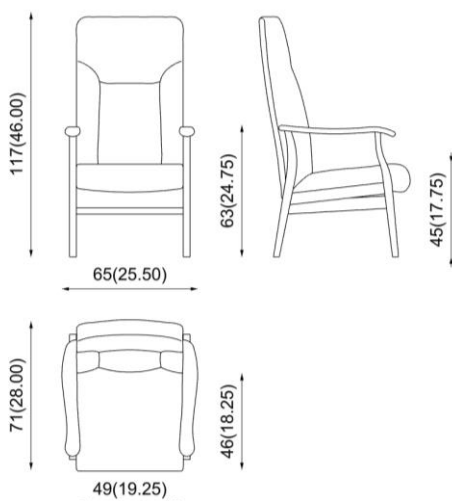

Dimensions (cm / in)

Fabric need for 1 pc. > **180**; for 2 + pc. > **180** (cm / h 140)
Fabric need for 1 pc. > **71**; for 2 + pc. > **71** (in / h 55,25)

Weight for 1 pc. > **18** (kg) / **39,68** (lbs)

Volume for 1 pc. > **0,597** > 1 x box (m³)

Certifications

On request

Structures

Beech / Faggio
Buche / Hêtre

Upholstery/Wood colour see fabric/leather and wood chart

Accessories

wheels

gliders

tray

footrest

headrest

side panels

waterproof

handle

removable

anti decubitus

utility