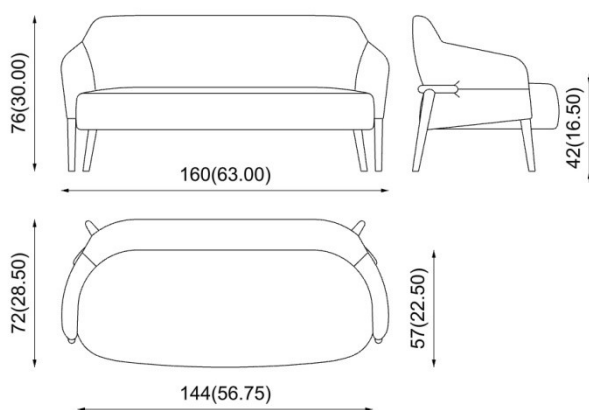

product code: **112-92/1F – ash wood**  
 design: **Laura Silvestrini / 2019**

## Description

**Sofa: solid wooden structure. Padded seat and backrest.**

Divano: struttura in legno massello. Schienale e seduta imbottiti.

Sofa: Gestell aus Massivholz. Sitzfläche und Rückenlehne gepolstert.

## Dimensions (cm / in)

**Fabric need** for 1 pc. > **450** (cm / h 140)  
**Fabric need** for 1 pc. > **177,25** (in / h 55,25)

**Weight** for 1 pc. > **35** (kg) / **77** (lbs)

**Volume** for 1 pc. > **1,180** > 1 x box (m<sup>3</sup>)