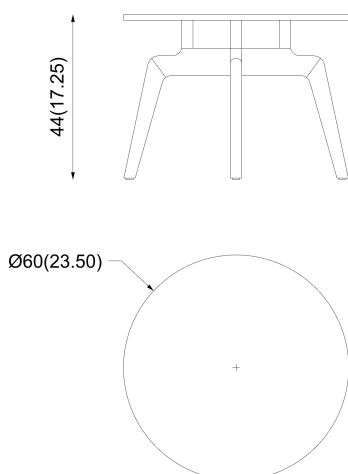

product code: 123T/1 – 123T/1N design: **Laura Silvestrini**

## Description

Coffee table.

## Dimensions (cm / in)

 **Weight for 1 pc. > 6,5 (kg) / 14,33 (lbs)**

 **Certifications**

On  
request